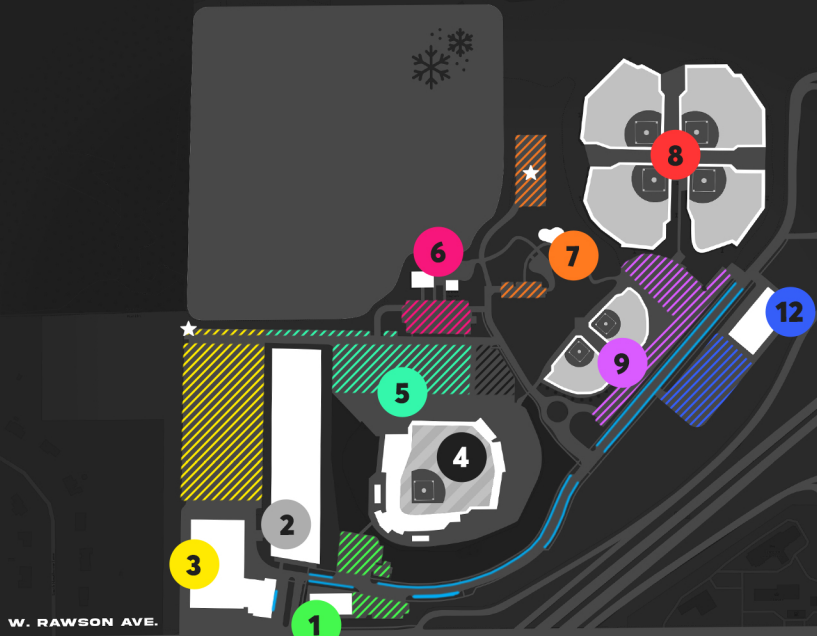

CAMPUS MAP

BALLPARK COMMONS
7044 S BALLPARK DRIVE
FRANKLIN WI, 53132

CAMPUS MAP
UPDATED: OCT. 2024

W. RAWSON AVE.

SOUTH 76TH ST.

PLACES

- 1** ROC Ventures
Blend Coffee & Cocktails
Wheel & Sprocket
Baseballism Wisconsin
Bullpen Coworking
OrthoLazer
- 2** Luxe Golf Bays
Brick Pizzeria & Ristorante
Dog Haus
Hinterhof
- 3** MOSH Performance Center
Briscoe Family YMCA
Watts + Diesel
- 4** Franklin Field
Milwaukee Milkmen
- 5** The Milky Way Drive-In
- 6** Crystal Ridge Ski Area
The Hill Has Eyes
- 7** The Umbrella Bar
- 8** Rock League Baseball
(Pirates, Giants, Phillies,
Fenway Fields)
- 9** Rock League Baseball
(Brewers & Cardinals Fields)
- 10** New Perspective Senior Living
- 11** Velo Village Apartments
- 12** MainStay Suites
Sleep Inn & Suites

PARKING

- ROC Lot
- MOSH Lot
- Milkmen Lot
- Ski Lot
- Umbrella Bar Lot
- RLB Lot
- Hotel Lot
- Private Parking
- Street Parking
- Overflow Parking

BALLPARK COMMONS
WWW.VISITBPC.COM